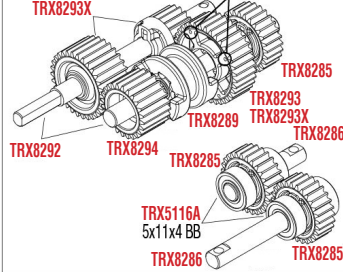

TRX6

MONTAGE VORNE

REV 220523-R10
See Parts List for a complete listing of optional accessories.

Specifications on this page are subject to change without notice. Every attempt has been made to ensure the accuracy of this drawing; however, Traxxas cannot be held responsible for typographical or other errors.

TRX6

MONTAGE HINTEN

REV 220523-R10
See Parts List for a complete listing of optional accessories.

Specifications on this page are subject to change without notice. Every attempt has been made to ensure the accuracy of this drawing; however, Traxxas cannot be held responsible for typographical or other errors.

ANTRIEB MONTAGE

Getriebe und Transfer-Antrieb

Beachte die Markierung der Zahnräder

Antriebswelle vorne & mitte Montage

Antriebswelle hinten Montage

Link Abmessungen

TRX6 MODULARE MONTAGE

REV 220523-R10
See Parts List for a complete listing of optional accessories.