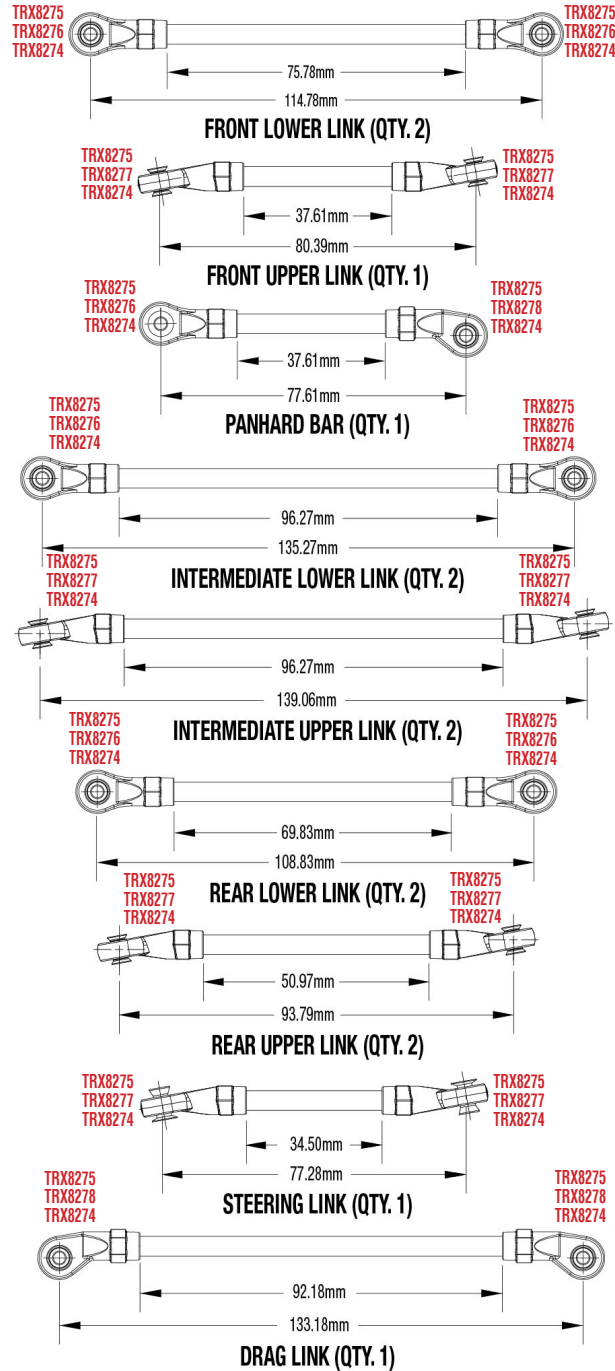

TRX6

MONTAGE VORNE

REV 220523-R10
See Parts List for a complete listing of optional accessories.

Specifications on this page are subject to change without notice. Every attempt has been made to ensure the accuracy of this drawing; however, Traxxas cannot be held responsible for typographical or other errors.

TRX6

MONTAGE HINTEN

REV 220523-R10
See Parts List for a complete listing of optional accessories.

Specifications on this page are subject to change without notice. Every attempt has been made to ensure the accuracy of this drawing; however, Traxxas cannot be held responsible for typographical or other errors.

ANTRIEB MONTAGE

Getriebe und Transfer-Antrieb

Beachte die Markierung der Zahnräder

Antriebswelle vorne & mitte Montage

Antriebswelle hinten Montage

Link Abmessungen

TRX6 MODULARE MONTAGE

REV 220523-R10
See Parts List for a complete listing of optional accessories.

Specifications on this page are subject to change without notice. Every attempt has been made to ensure the accuracy of this drawing; however, Traxxas cannot be held responsible for typographical or other errors.