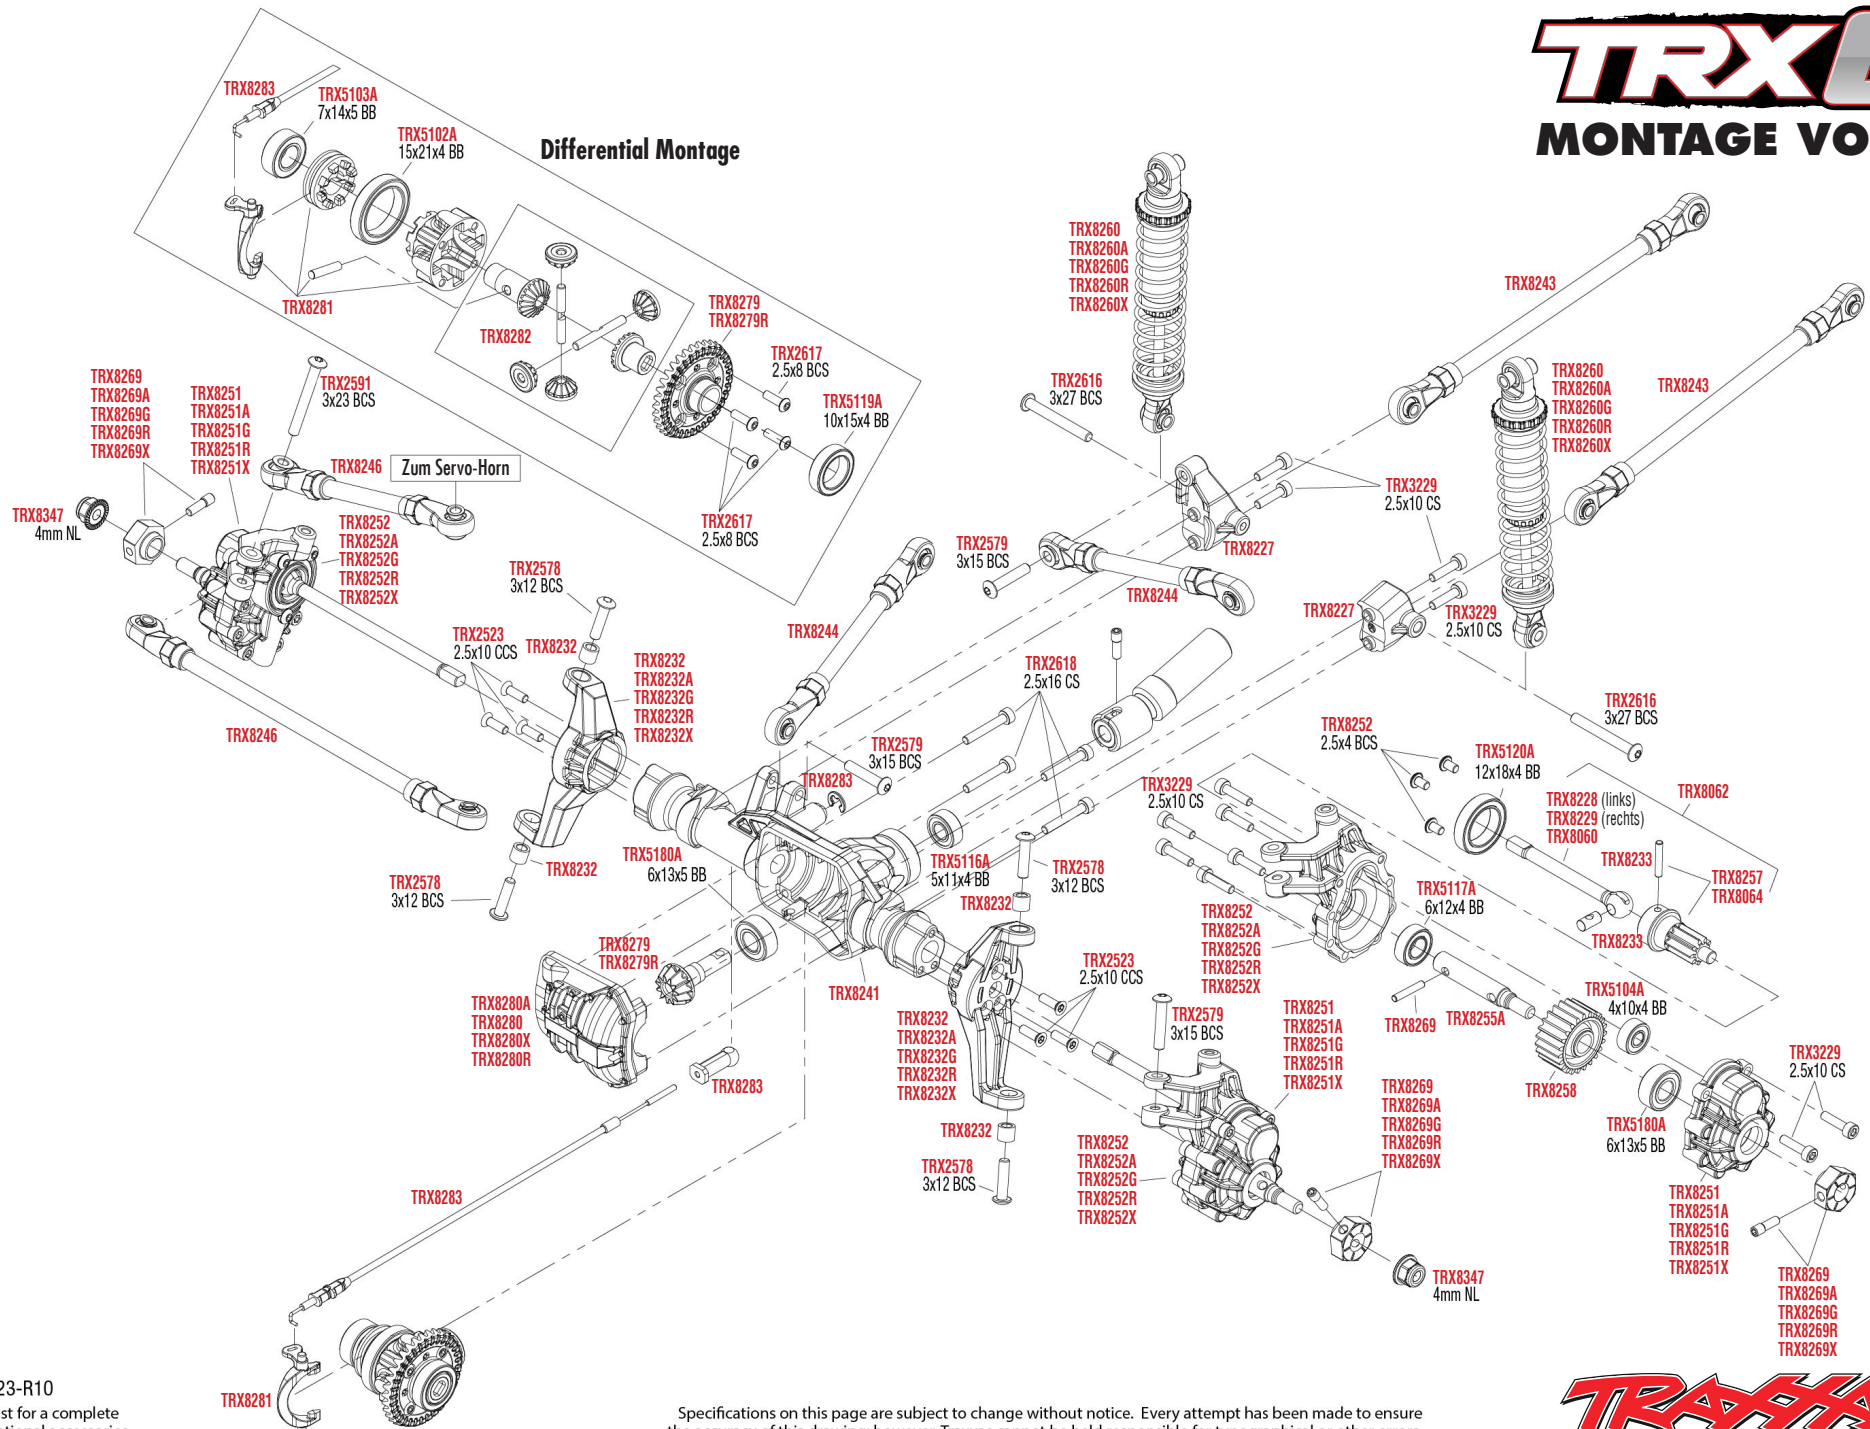

TRX6

MONTAGE VORNE

REV 220523-R10
See Parts List for a complete listing of optional accessories.

Specifications on this page are subject to change without notice. Every attempt has been made to ensure the accuracy of this drawing; however, Traxxas cannot be held responsible for typographical or other errors.

TRX6

MONTAGE HINTEN

REV 220523-R10
See Parts List for a complete listing of optional accessories.

Specifications on this page are subject to change without notice. Every attempt has been made to ensure the accuracy of this drawing; however, Traxxas cannot be held responsible for typographical or other errors.

ANTRIEB MONTAGE

Getriebe und Transfer-Antrieb

Beachte die Markierung der Zahnräder

Antriebswelle vorne & mitte Montage

Antriebswelle hinten Montage

Link Abmessungen

TRX6 MODULARE MONTAGE

REV 220523-R10
See Parts List for a complete listing of optional accessories.