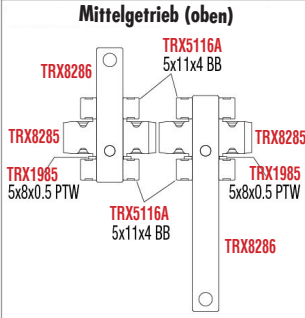

TRX6

MONTAGE VORNE

REV 220523-R10
See Parts List for a complete listing of optional accessories.

Specifications on this page are subject to change without notice. Every attempt has been made to ensure the accuracy of this drawing; however, Traxxas cannot be held responsible for typographical or other errors.

TRX6

MONTAGE HINTEN

REV 220523-R10
See Parts List for a complete listing of optional accessories.

Specifications on this page are subject to change without notice. Every attempt has been made to ensure the accuracy of this drawing; however, Traxxas cannot be held responsible for typographical or other errors.

ANTRIEB MONTAGE

Getriebe und Transfer-Antrieb

Beachte die Markierung der Zahnräder

Antriebswelle vorne & mitte Montage

Antriebswelle hinten Montage

Link Abmessungen

TRX6 MODULARE MONTAGE

REV 220523-R10
See Parts List for a complete listing of optional accessories.