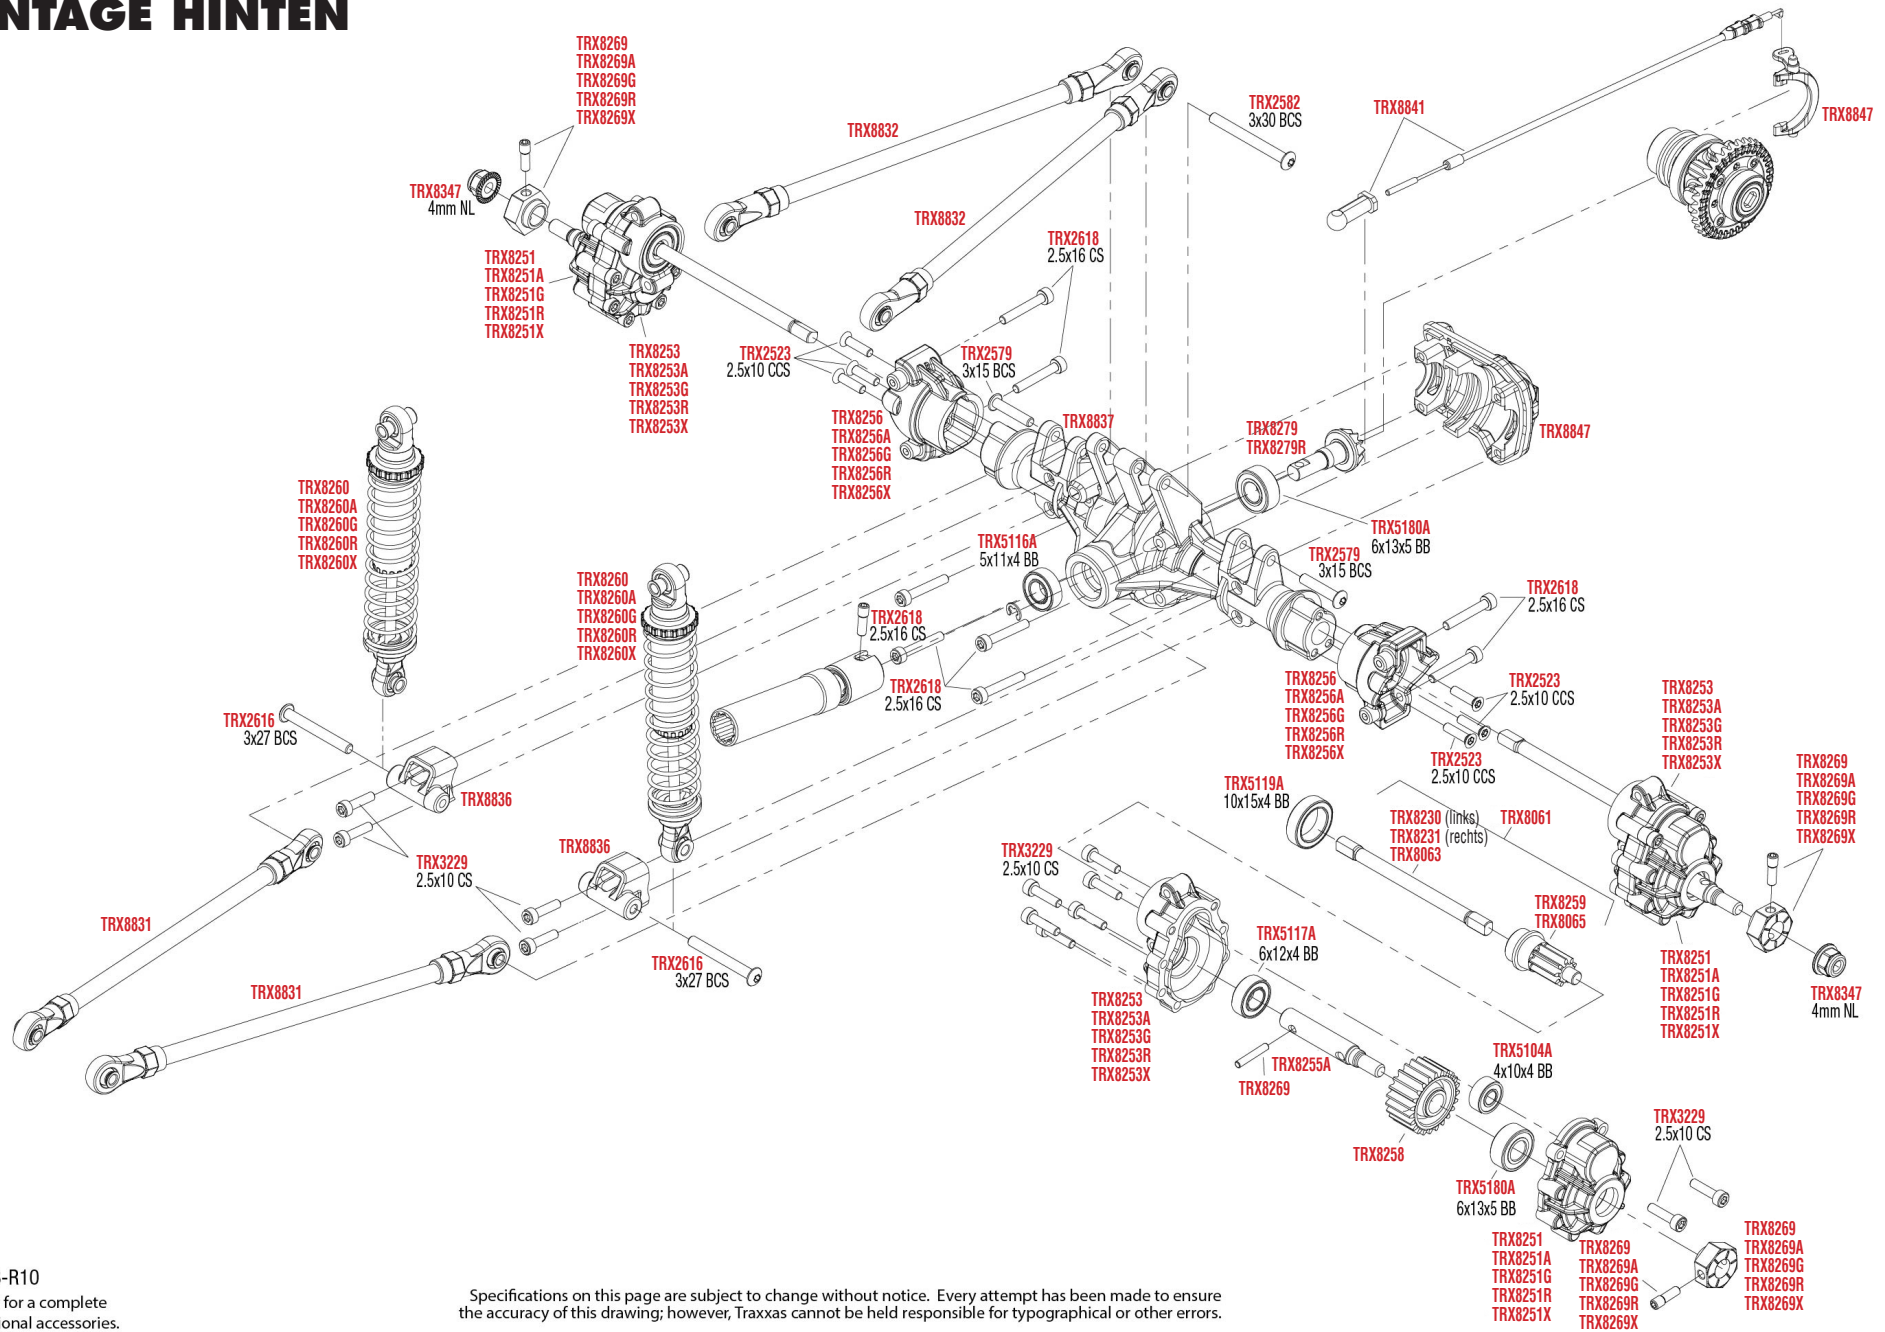

TRX6

MONTAGE VORNE

REV 220523-R10
See Parts List for a complete listing of optional accessories.

Specifications on this page are subject to change without notice. Every attempt has been made to ensure the accuracy of this drawing; however, Traxxas cannot be held responsible for typographical or other errors.

TRX6

MONTAGE HINTEN

REV 220523-R10
See Parts List for a complete listing of optional accessories.

Specifications on this page are subject to change without notice. Every attempt has been made to ensure the accuracy of this drawing; however, Traxxas cannot be held responsible for typographical or other errors.

ANTRIEB MONTAGE

Getriebe und Transfer-Antrieb

Beachte die Markierung der Zahnräder

Antriebswelle vorne & mitte Montage

Antriebswelle hinten Montage

Link Abmessungen

TRX6 MODULARE MONTAGE

REV 220523-R10
See Parts List for a complete listing of optional accessories.