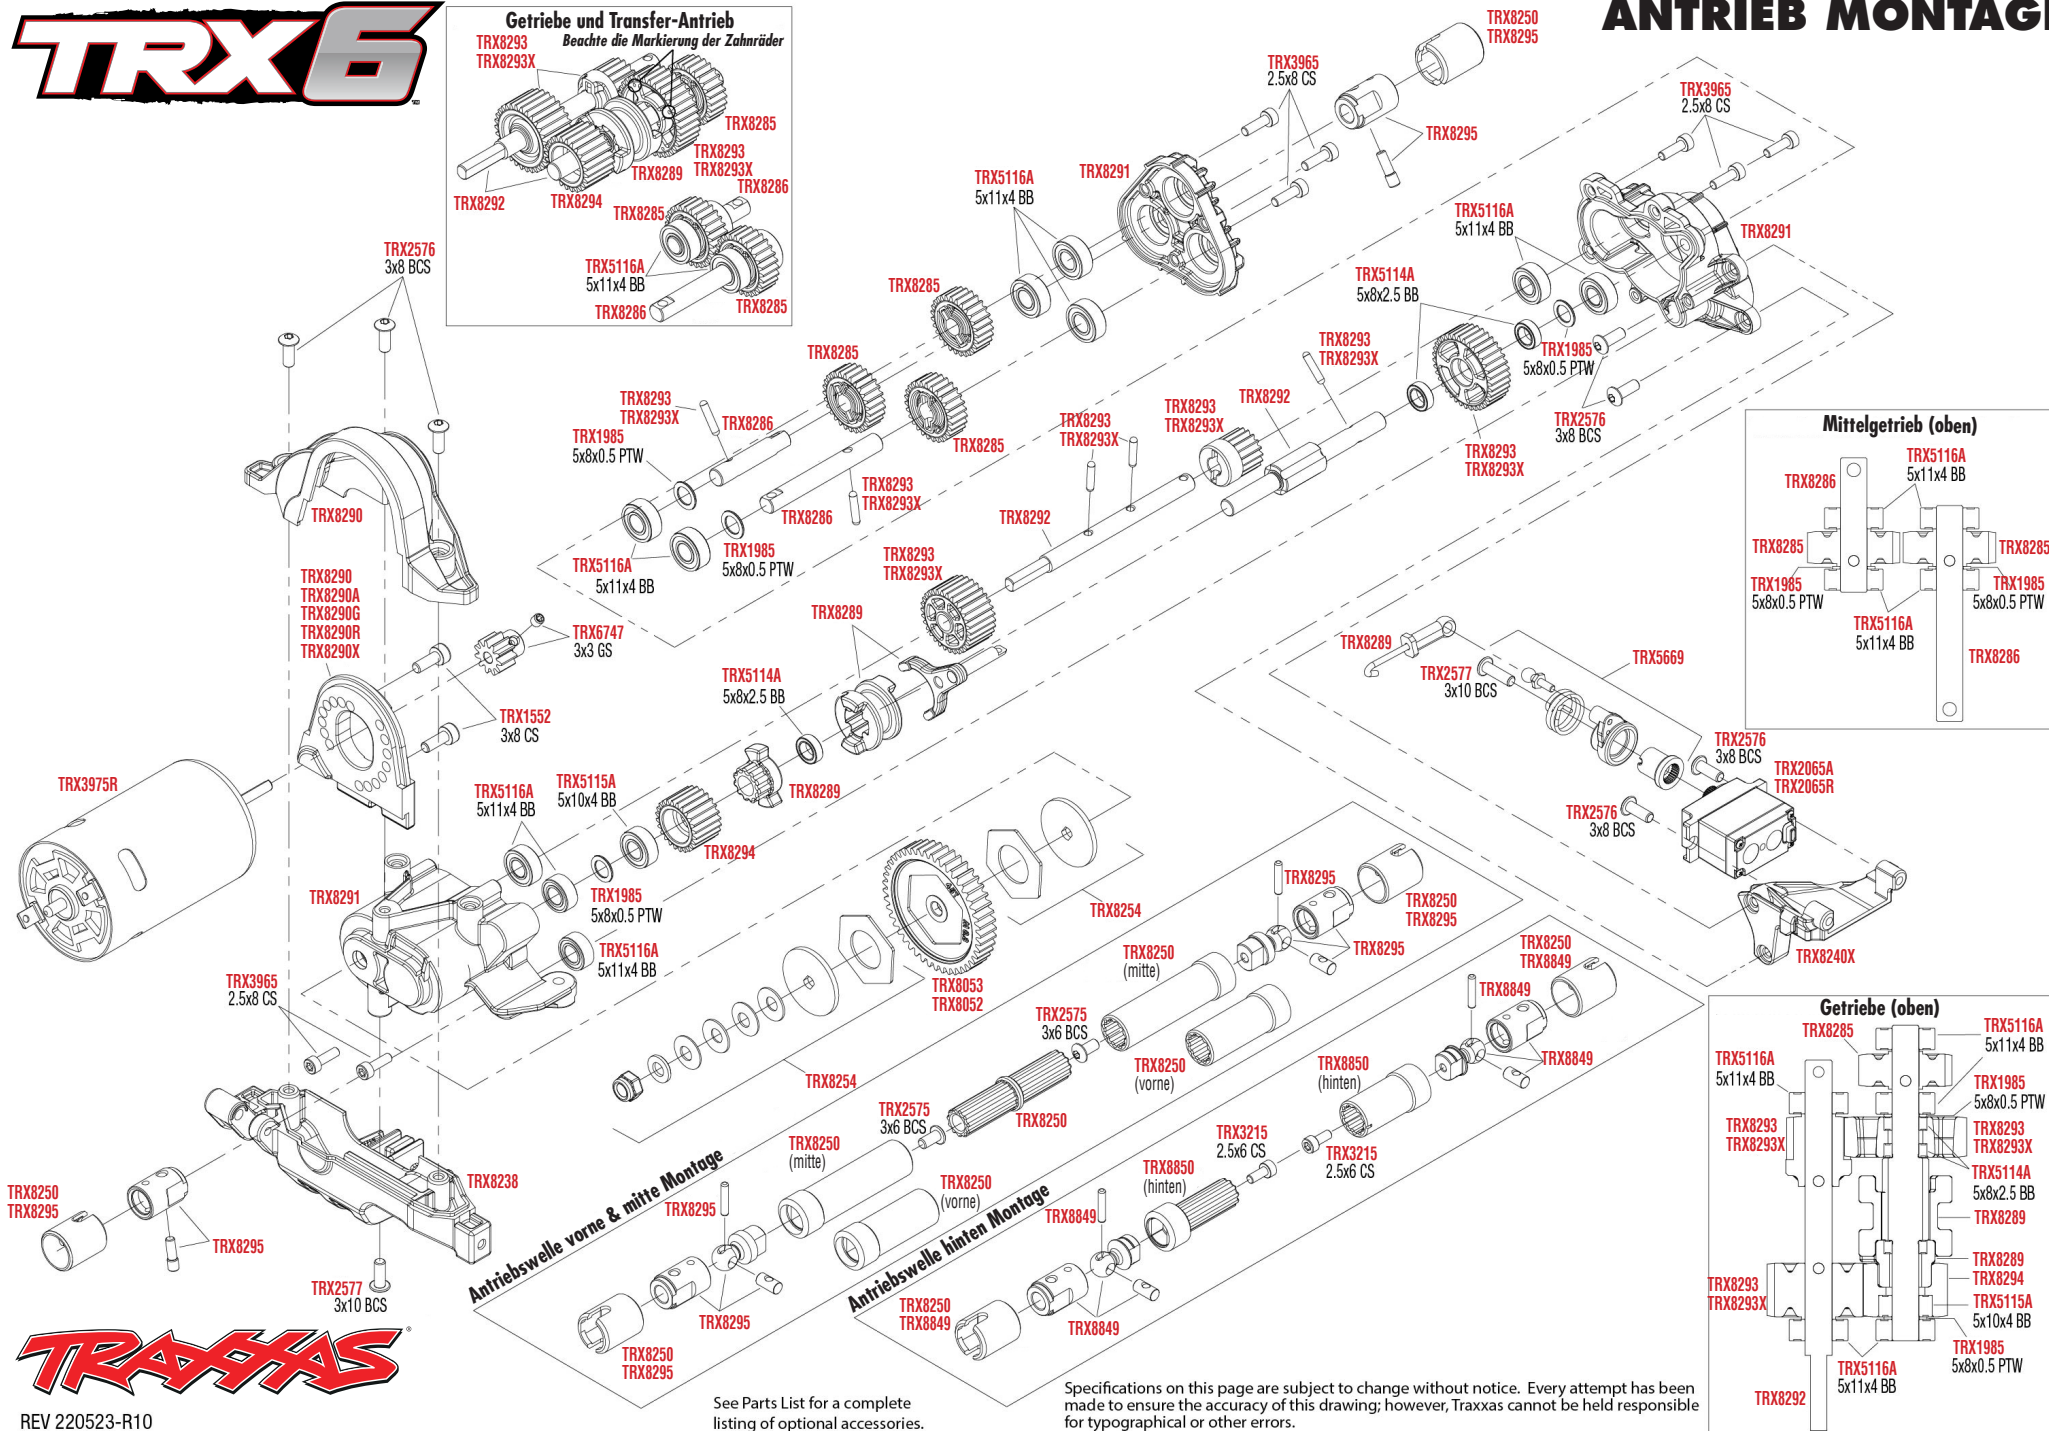

TRX6

MONTAGE VORNE

REV 220523-R10
See Parts List for a complete listing of optional accessories.

Specifications on this page are subject to change without notice. Every attempt has been made to ensure the accuracy of this drawing; however, Traxxas cannot be held responsible for typographical or other errors.

TRX6

MONTAGE HINTEN

REV 220523-R10
See Parts List for a complete listing of optional accessories.

Specifications on this page are subject to change without notice. Every attempt has been made to ensure the accuracy of this drawing; however, Traxxas cannot be held responsible for typographical or other errors.

ANTRIEB MONTAGE

Getriebe und Transfer-Antrieb

Beachte die Markierung der Zahnräder

Antriebswelle vorne & mitte Montage

Antriebswelle hinten Montage

Link Abmessungen

TRX6 MODULARE MONTAGE

REV 220523-R10
See Parts List for a complete listing of optional accessories.