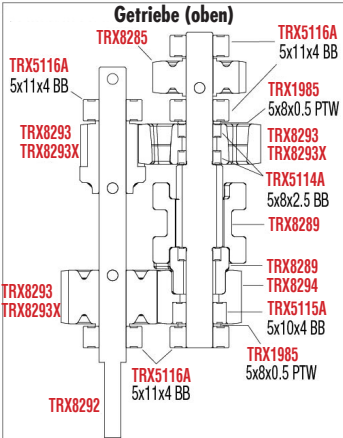

TRX6

MONTAGE VORNE

REV 220523-R10
See Parts List for a complete listing of optional accessories.

Specifications on this page are subject to change without notice. Every attempt has been made to ensure the accuracy of this drawing; however, Traxxas cannot be held responsible for typographical or other errors.

TRX6

MONTAGE HINTEN

REV 220523-R10
See Parts List for a complete listing of optional accessories.

Specifications on this page are subject to change without notice. Every attempt has been made to ensure the accuracy of this drawing; however, Traxxas cannot be held responsible for typographical or other errors.

ANTRIEB MONTAGE

Getriebe und Transfer-Antrieb

Beachte die Markierung der Zahnräder

Antriebswelle vorne & mitte Montage

Antriebswelle hinten Montage

Link Abmessungen

TRX6 MODULARE MONTAGE

REV 220523-R10
See Parts List for a complete listing of optional accessories.