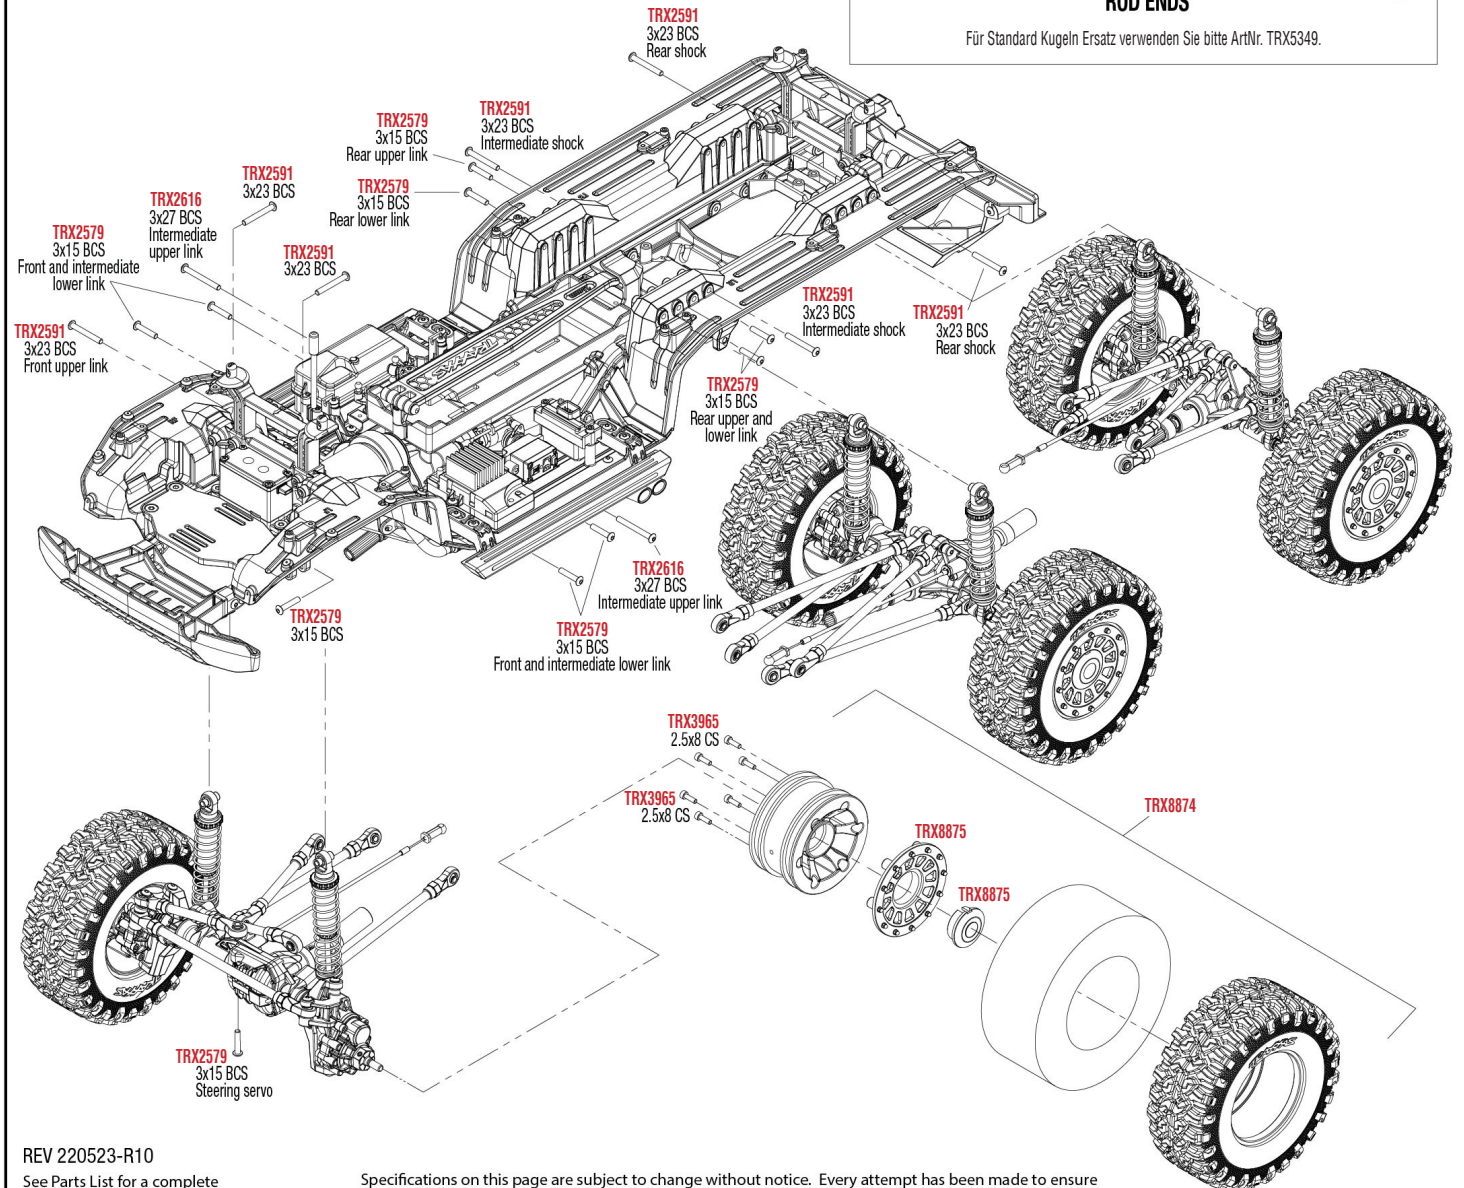

TRX6

MONTAGE VORNE

REV 220523-R10
See Parts List for a complete listing of optional accessories.

Specifications on this page are subject to change without notice. Every attempt has been made to ensure the accuracy of this drawing; however, Traxxas cannot be held responsible for typographical or other errors.

ANTRIEB MONTAGE

Getriebe und Transfer-Antrieb

Beachte die Markierung der Zahnräder

Antriebswelle vorne & mitte Montage

Antriebswelle hinten Montage

Link Abmessungen

TRX6 MODULARE MONTAGE

REV 220523-R10
See Parts List for a complete listing of optional accessories.